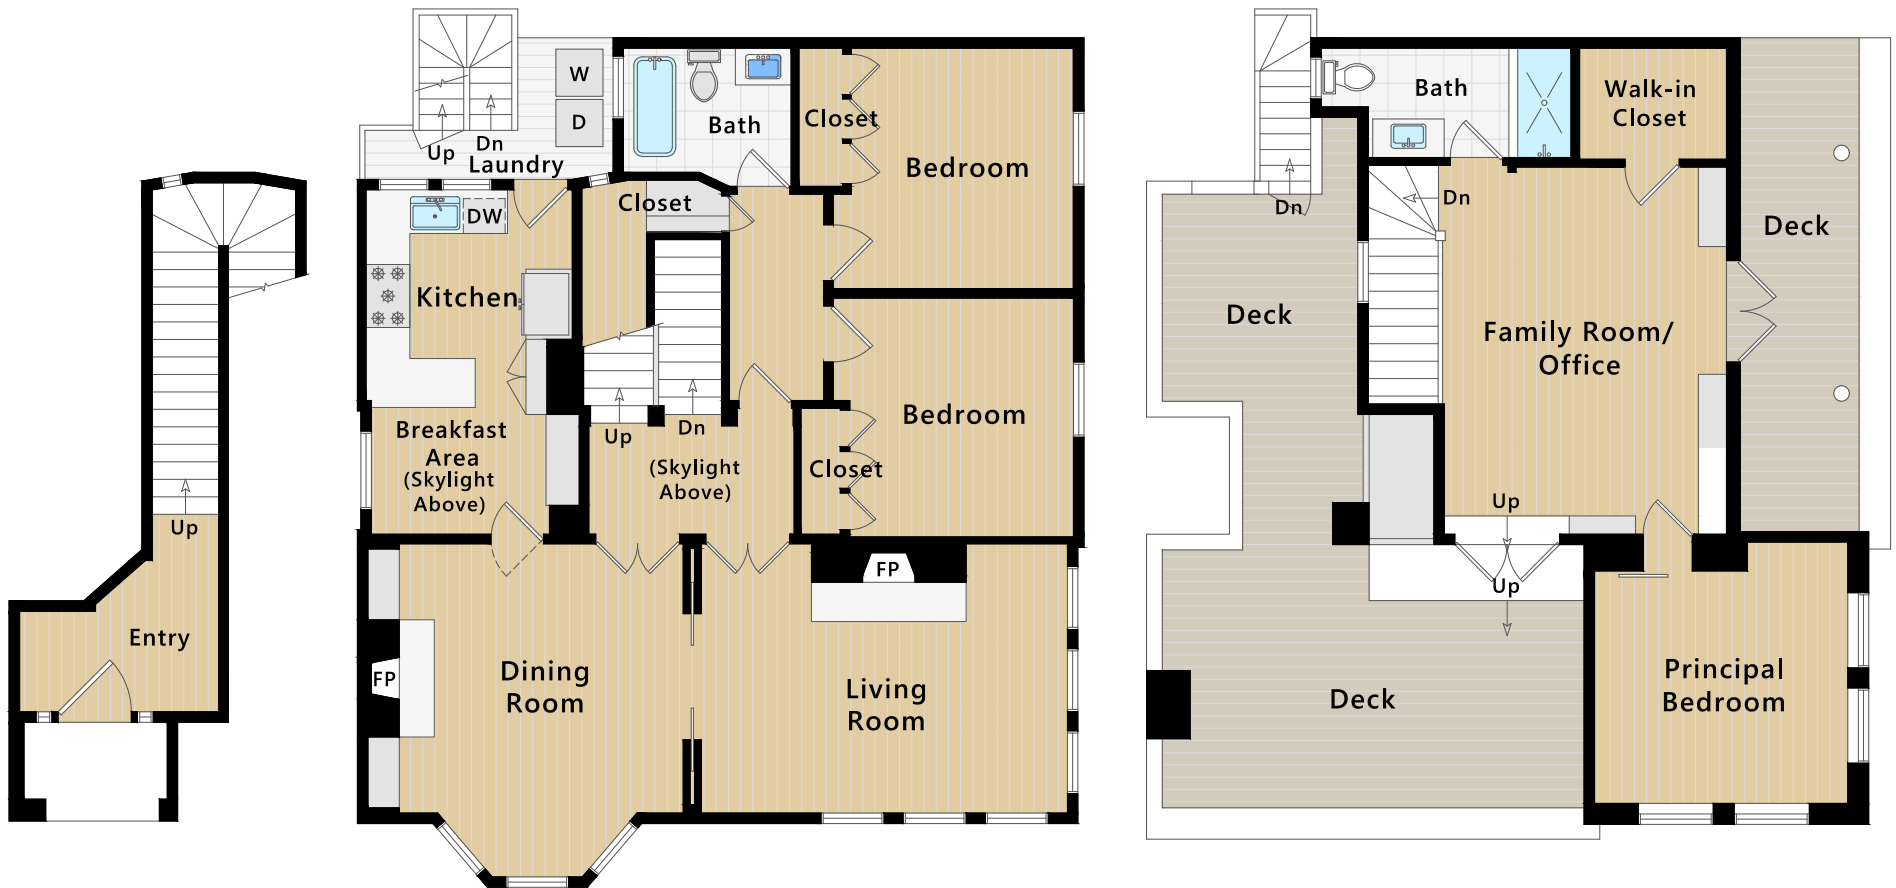

653 LAKE STREET

Floor Plan

LOWER LEVEL

MAIN LEVEL

UPPER LEVEL