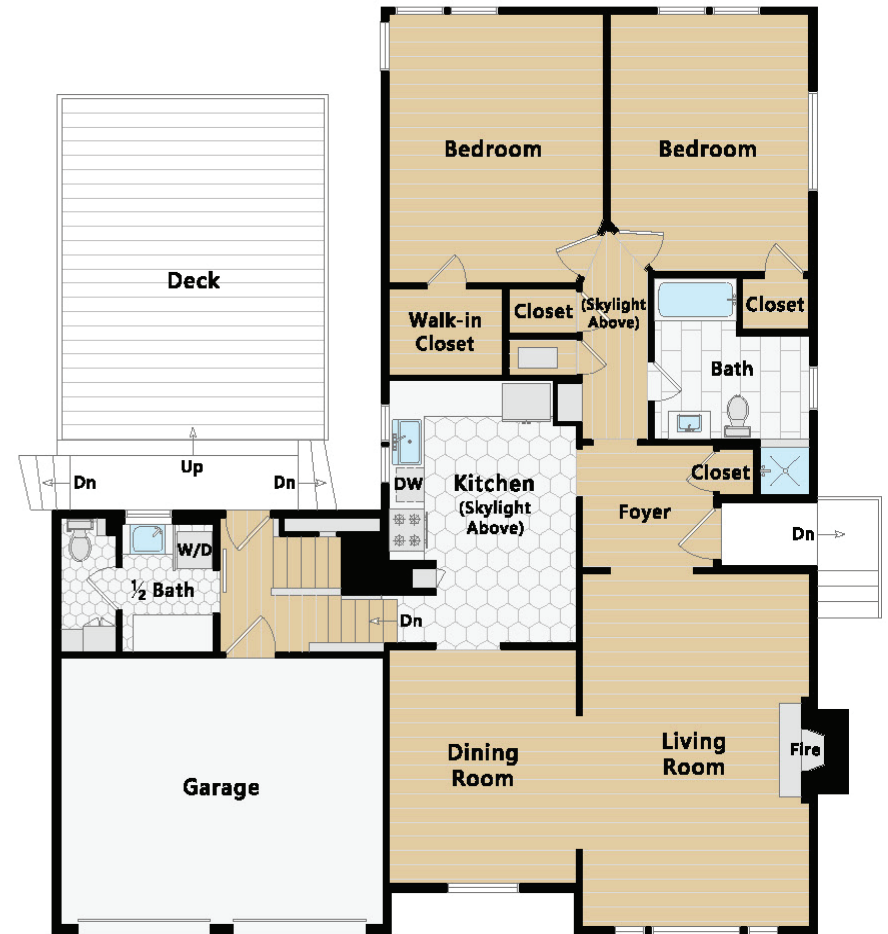

487 URBANO DR

Floor Plan

LOWER LEVEL

MAIN LEVEL